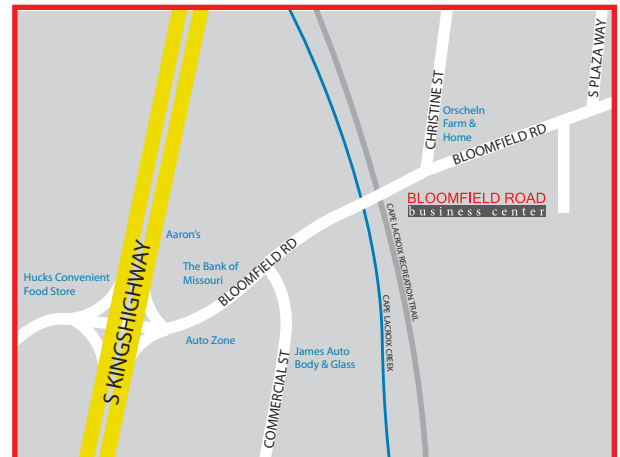

BLOOMFIELD ROAD

business center

by TheRhodesGroup

Conveniently located at
2301 Bloomfield Road
Cape Girardeau

Why choose Bloomfield Road Business Center?

- New construction
- Convenient location
- Office/warehouse combination
- Will finish to suit tenant
- 2,427 sq ft space available
- Featuring 12' x 12' overhead doors
- Building and common signage available
- Ample employee and visitor parking
- Easy access for customers and deliveries